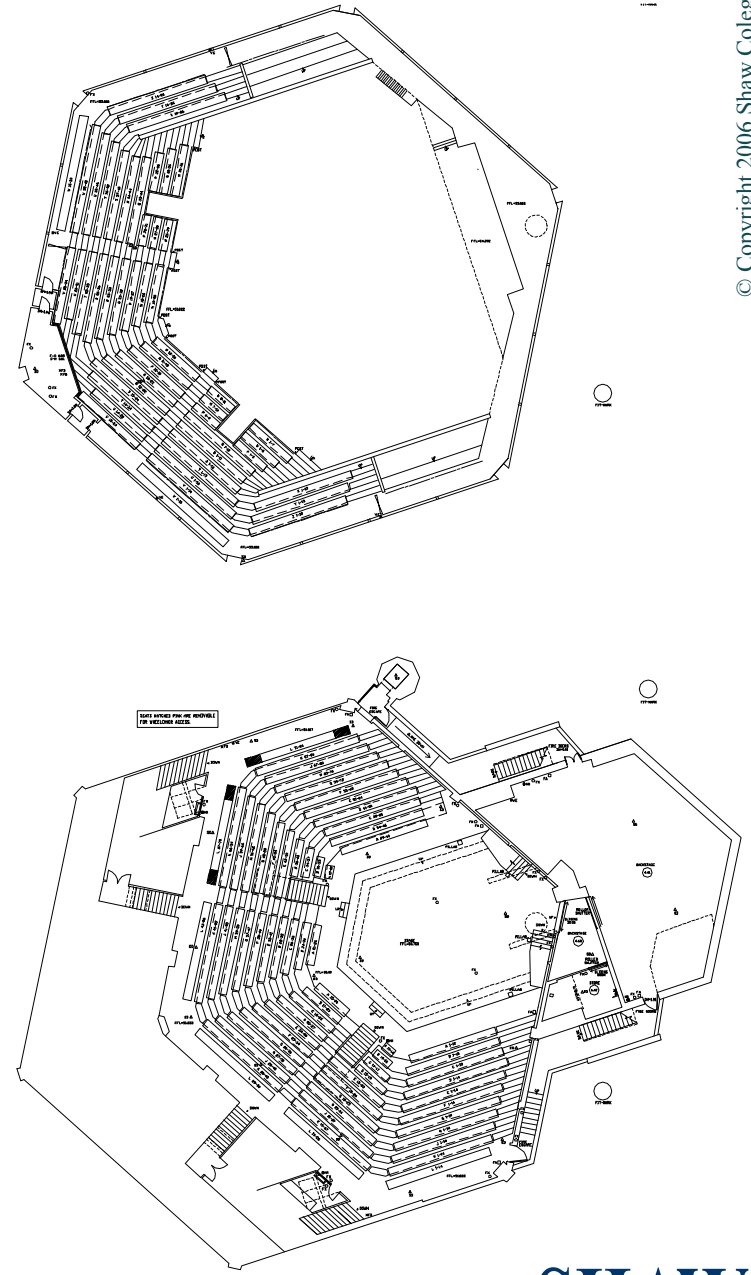

WHEELCHAIR ACCESS.

CHICHESTER FESTIVAL THEATRE

Detailed building plans of Chichester Festival Theatre, West Sussex.

SHAW COLEGATE

© Copyright 2006 Shaw Colegate