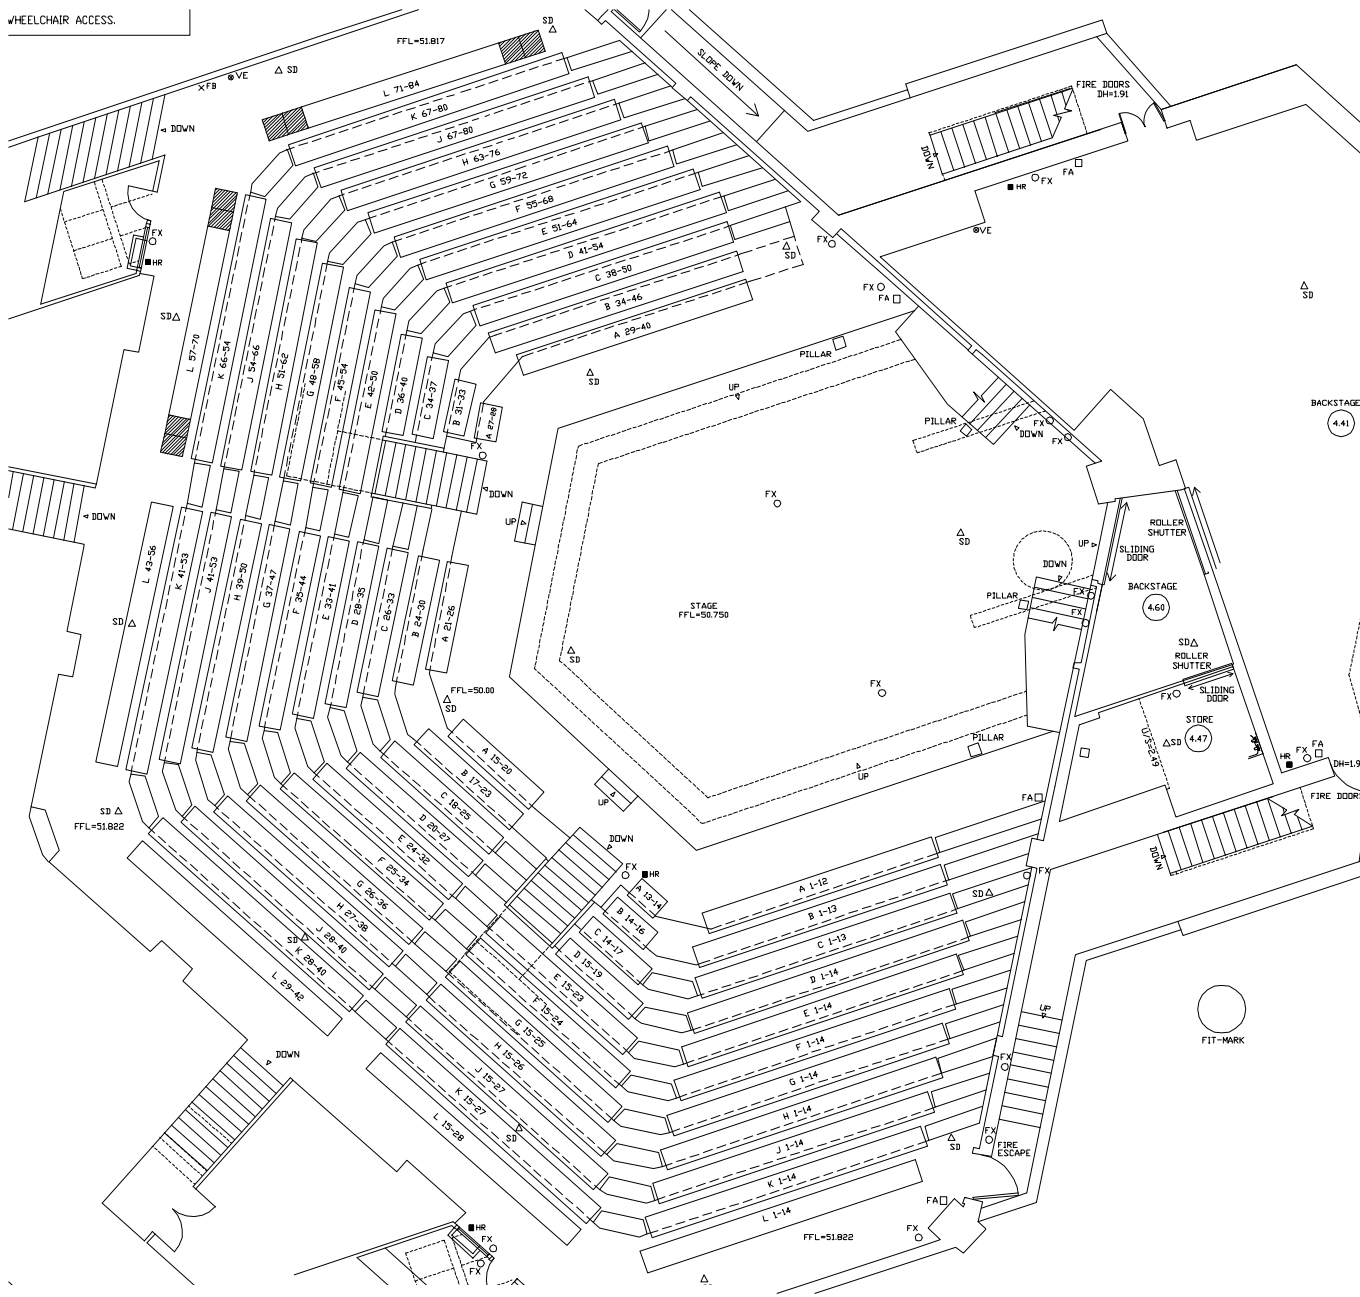

WHEELCHAIR ACCESS.

CHICHESTER FESTIVAL THEATRE

Detailed building plans of Chichester Festival Theatre, West Sussex.

SHAW COLEGATE

© Copyright 2006 Shaw Colegate